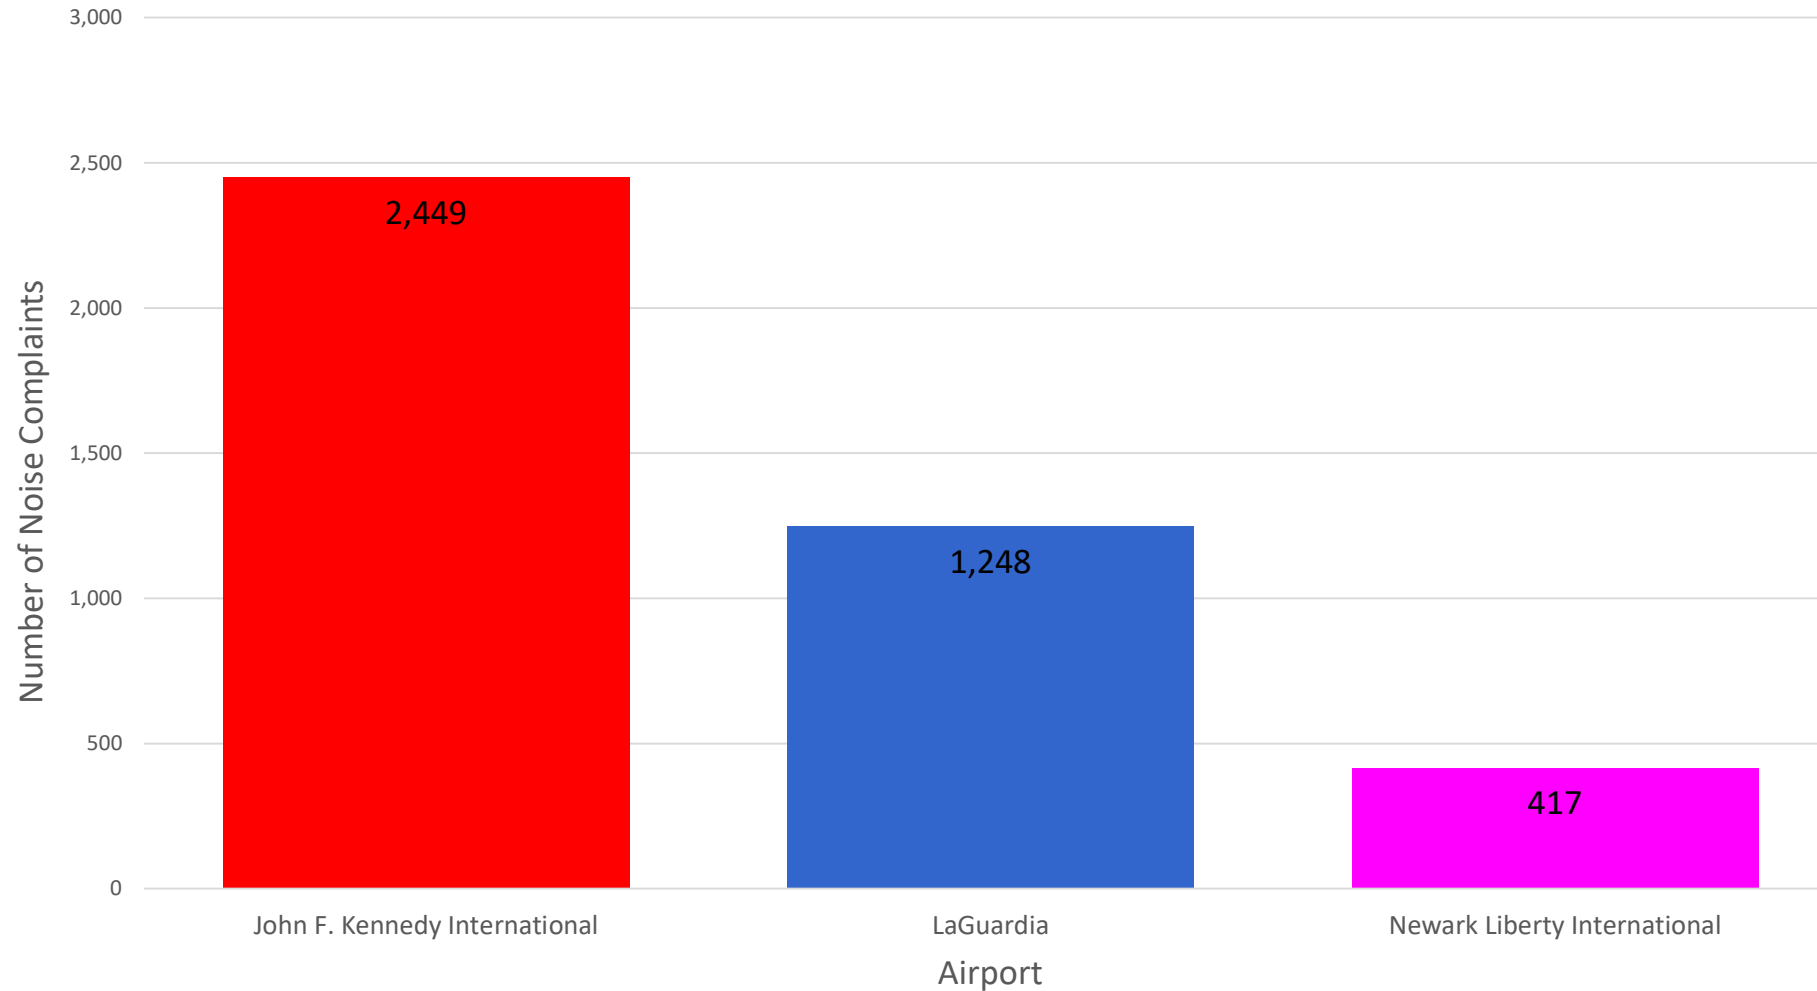

# Number of Households by Airport - December 2024

MONTHLY – Total Households/Airport  
Noise Event Date Range: Dec 01 2024 to Dec 31 2024  
Distinct Households: 303

# Households Statistics, by Location\* - December 2024

\*Top 10 Locations

# Number of Complaints by Airport - December 2024

MONTHLY – Complaints by Airport  
Noise Event Date Range: Dec 01 2024 to Dec 31 2024  
Number of Noise Complaints: 4,114

*Note: Of the 4,114 complaints, 2,943 (72 %) were submitted by 10 Households*

# 13-Month Overview: Number of Complaints by Airport

MONTHLY – Complaints – By Airport  
 Noise Event Date Range: Dec 01 2023 to Dec 31 2024  
 The number of Noise Complaints: 69,283