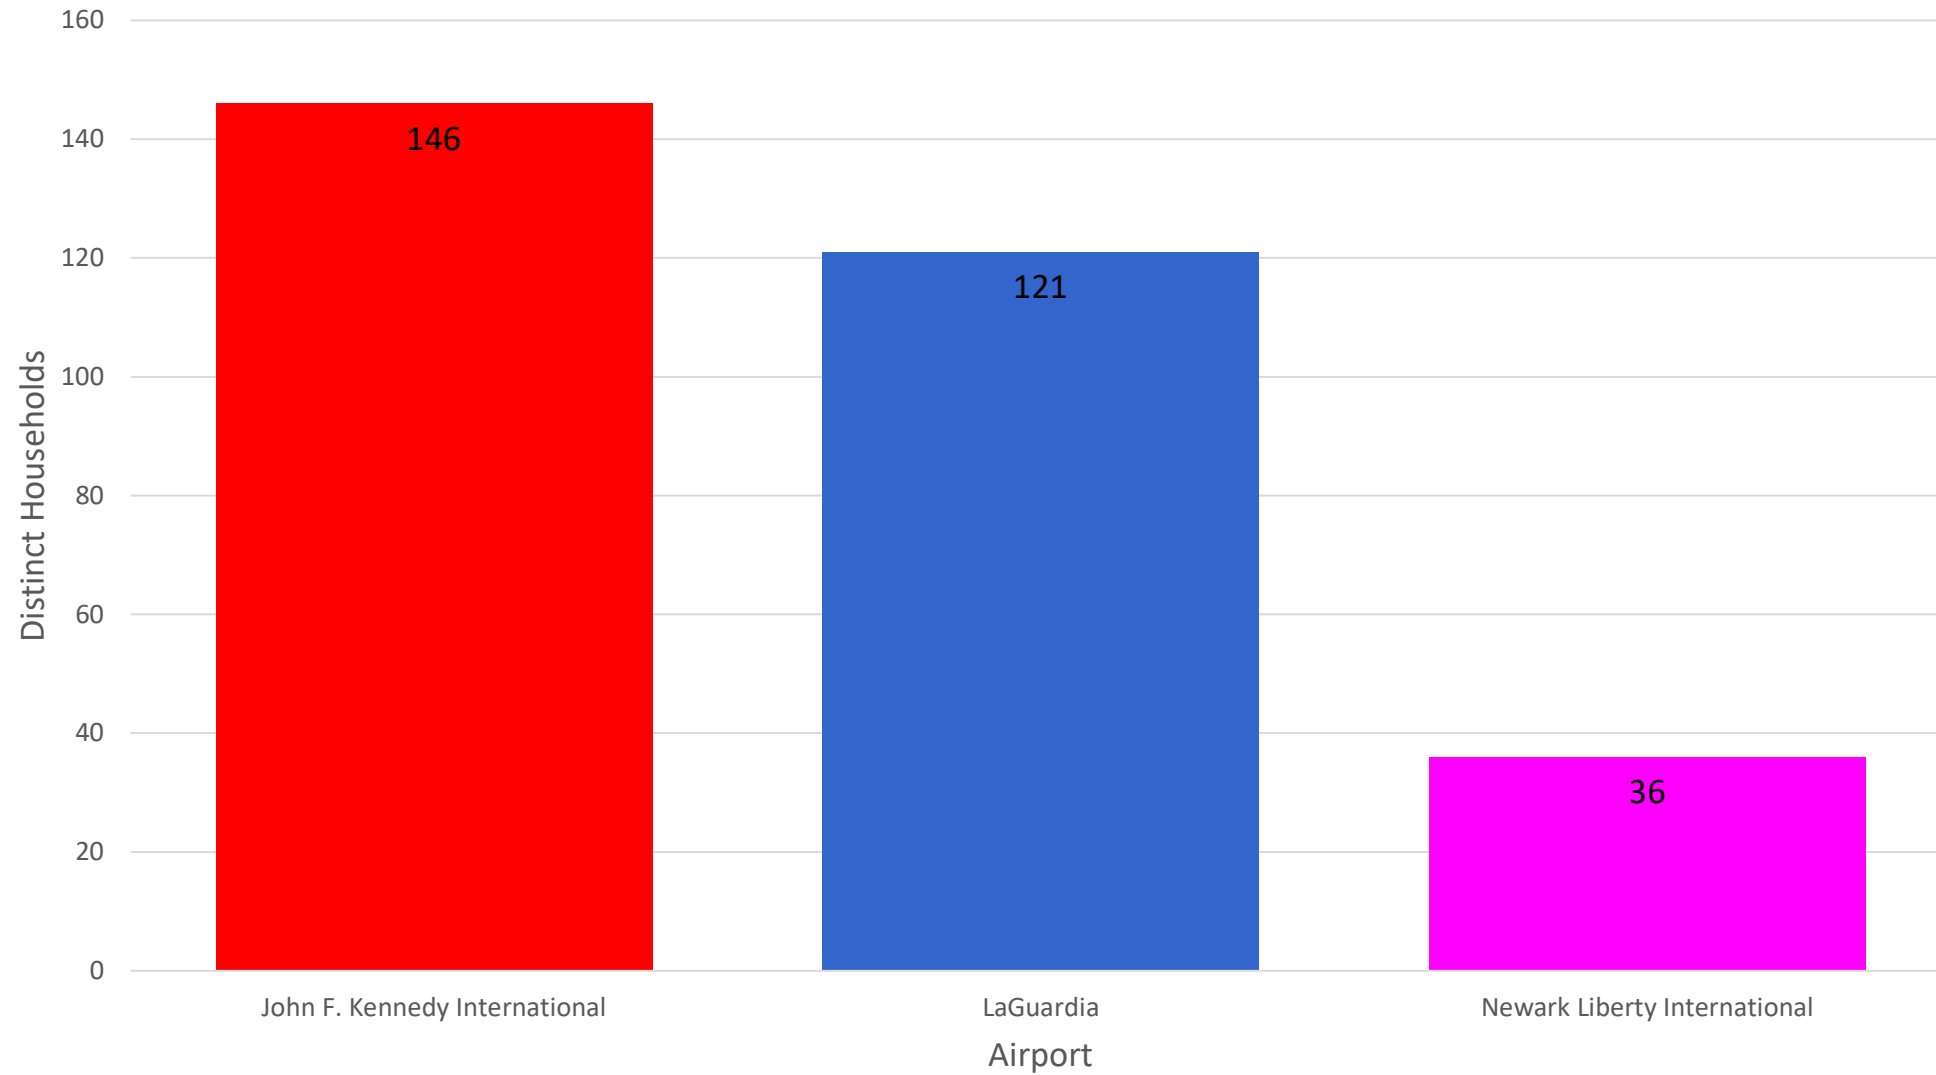

# Noise Complaints Received Via PlaneNoise System

# Number of Households by Airport - December 2024

MONTHLY – Total Households/Airport  
Noise Event Date Range: Dec 01 2024 to Dec 31 2024  
Distinct Households: 303