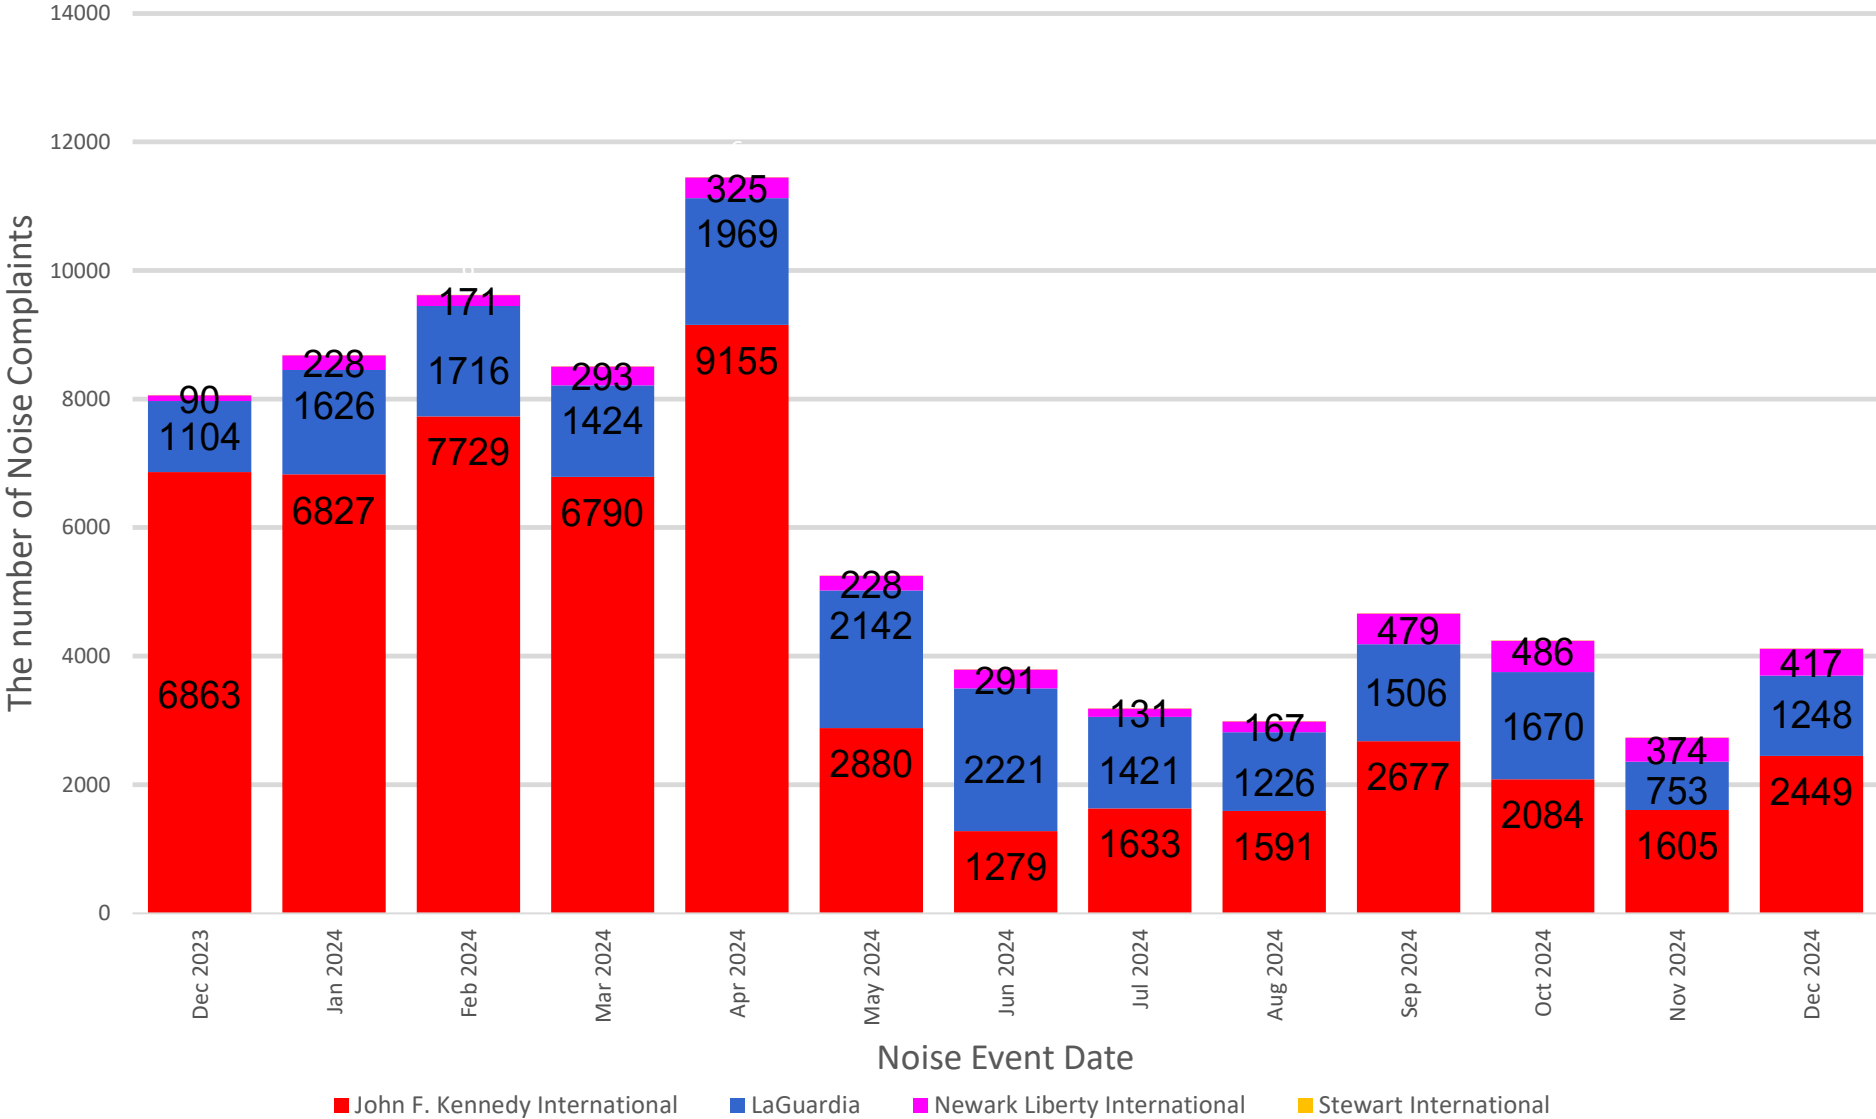

# Number of Households by Airport - December 2024

MONTHLY – Total Households/Airport  
Noise Event Date Range: Dec 01 2024 to Dec 31 2024  
Distinct Households: 303

# Households Statistics, by Location\* - December 2024

\*Top 10 Locations

# Number of Complaints by Airport - December 2024

MONTHLY – Complaints by Airport  
Noise Event Date Range: Dec 01 2024 to Dec 31 2024  
Number of Noise Complaints: 4,114

*Note: Of the 4,114 complaints, 2,943 (72 %) were submitted by 10 Households*

# 13-Month Overview: Number of Complaints by Airport

MONTHLY – Complaints – By Airport  
 Noise Event Date Range: Dec 01 2023 to Dec 31 2024  
 The number of Noise Complaints: 69,283