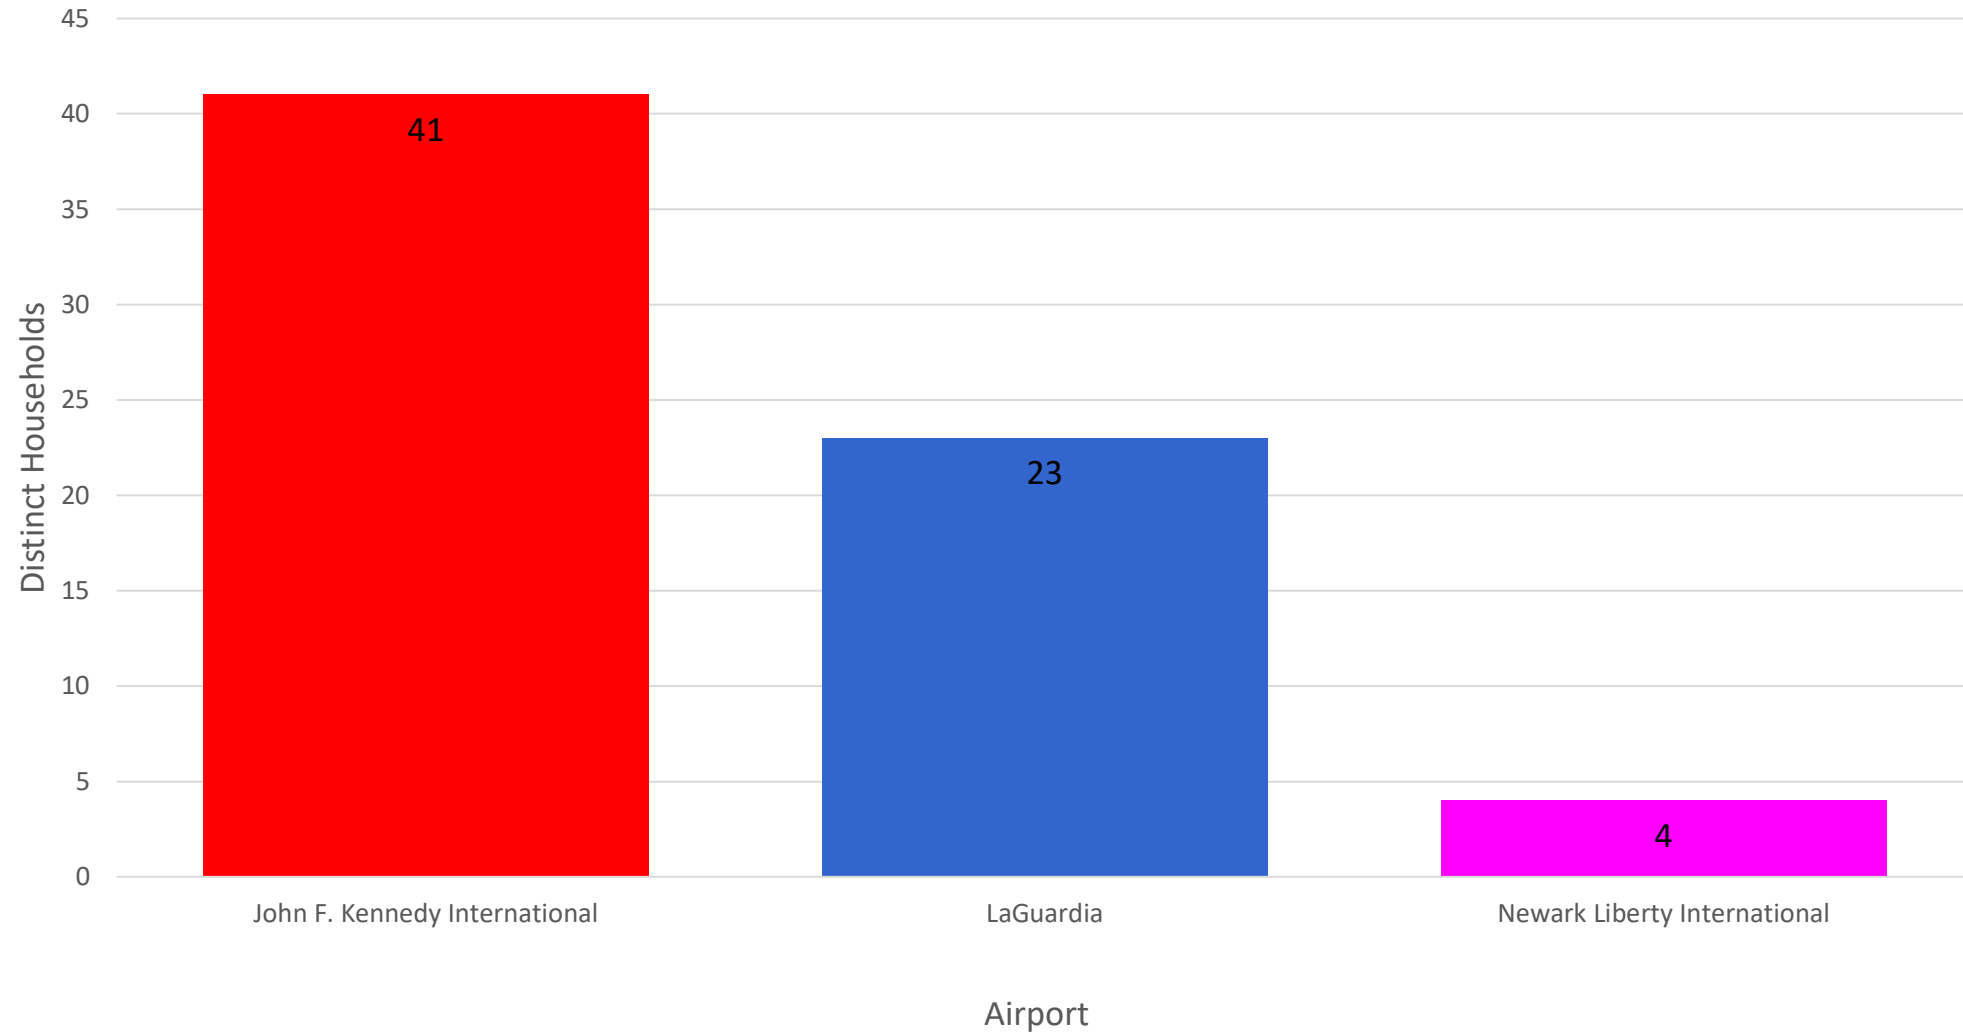

Number of Households by Airport 3rd Party - December 2024

MONTHLY – Total Households/Airport
Noise Event Date Range: Dec 01 2024 to Dec 31 2024
Distinct Households: 68