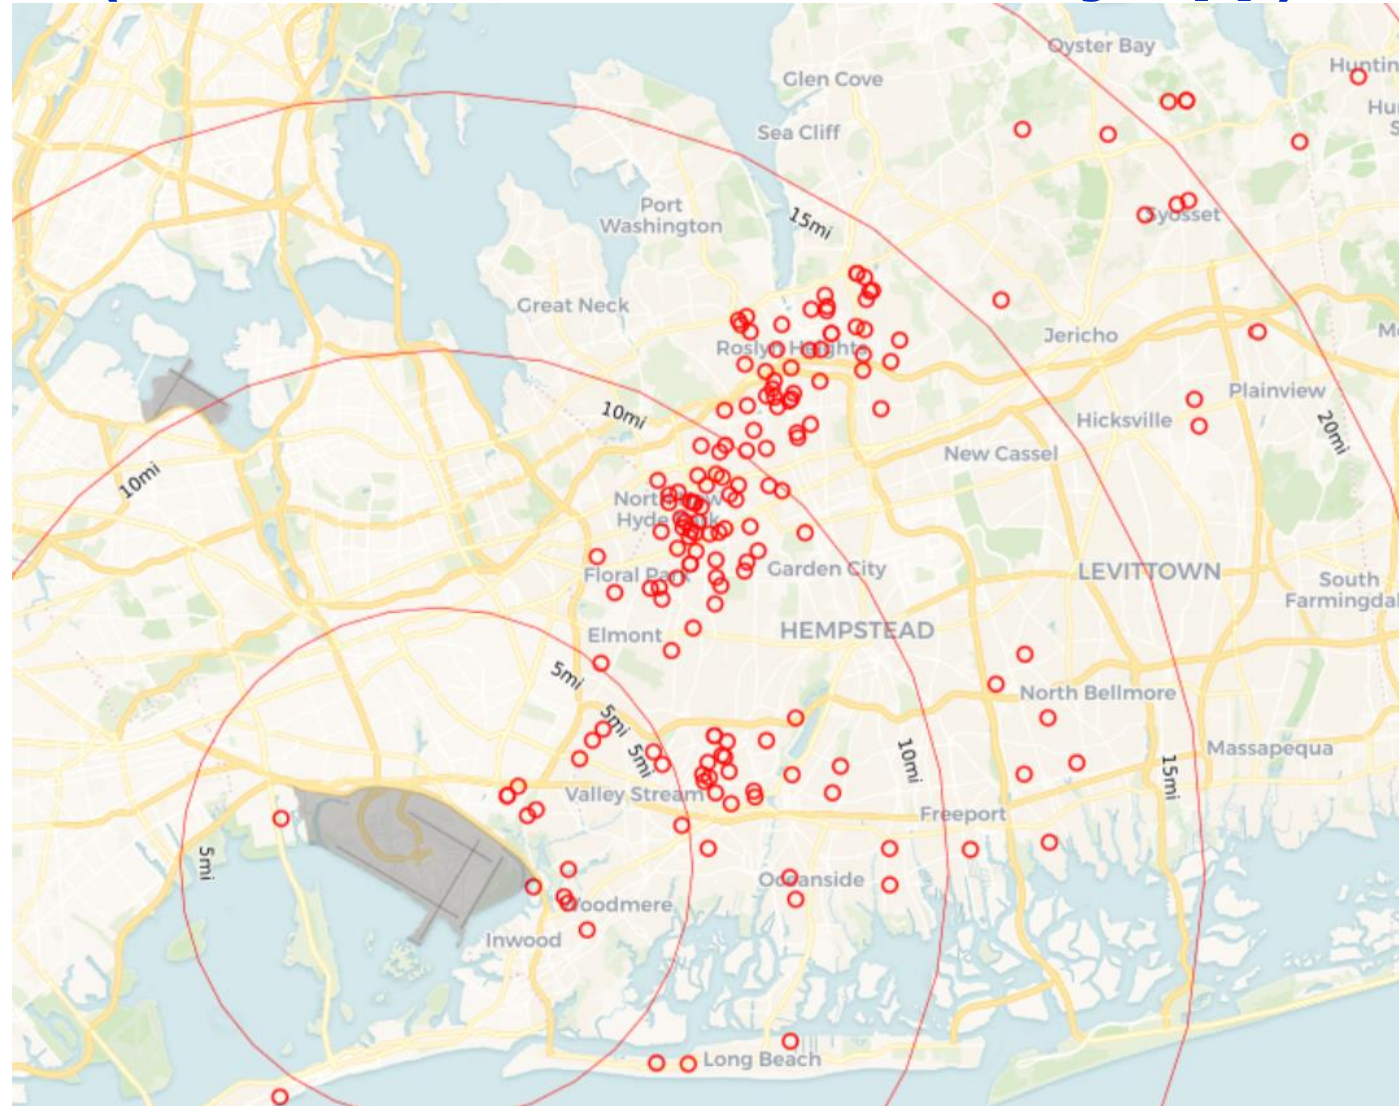

December 2024 JFK Households Location Map (PA PlaneNoise & Third-Party App)