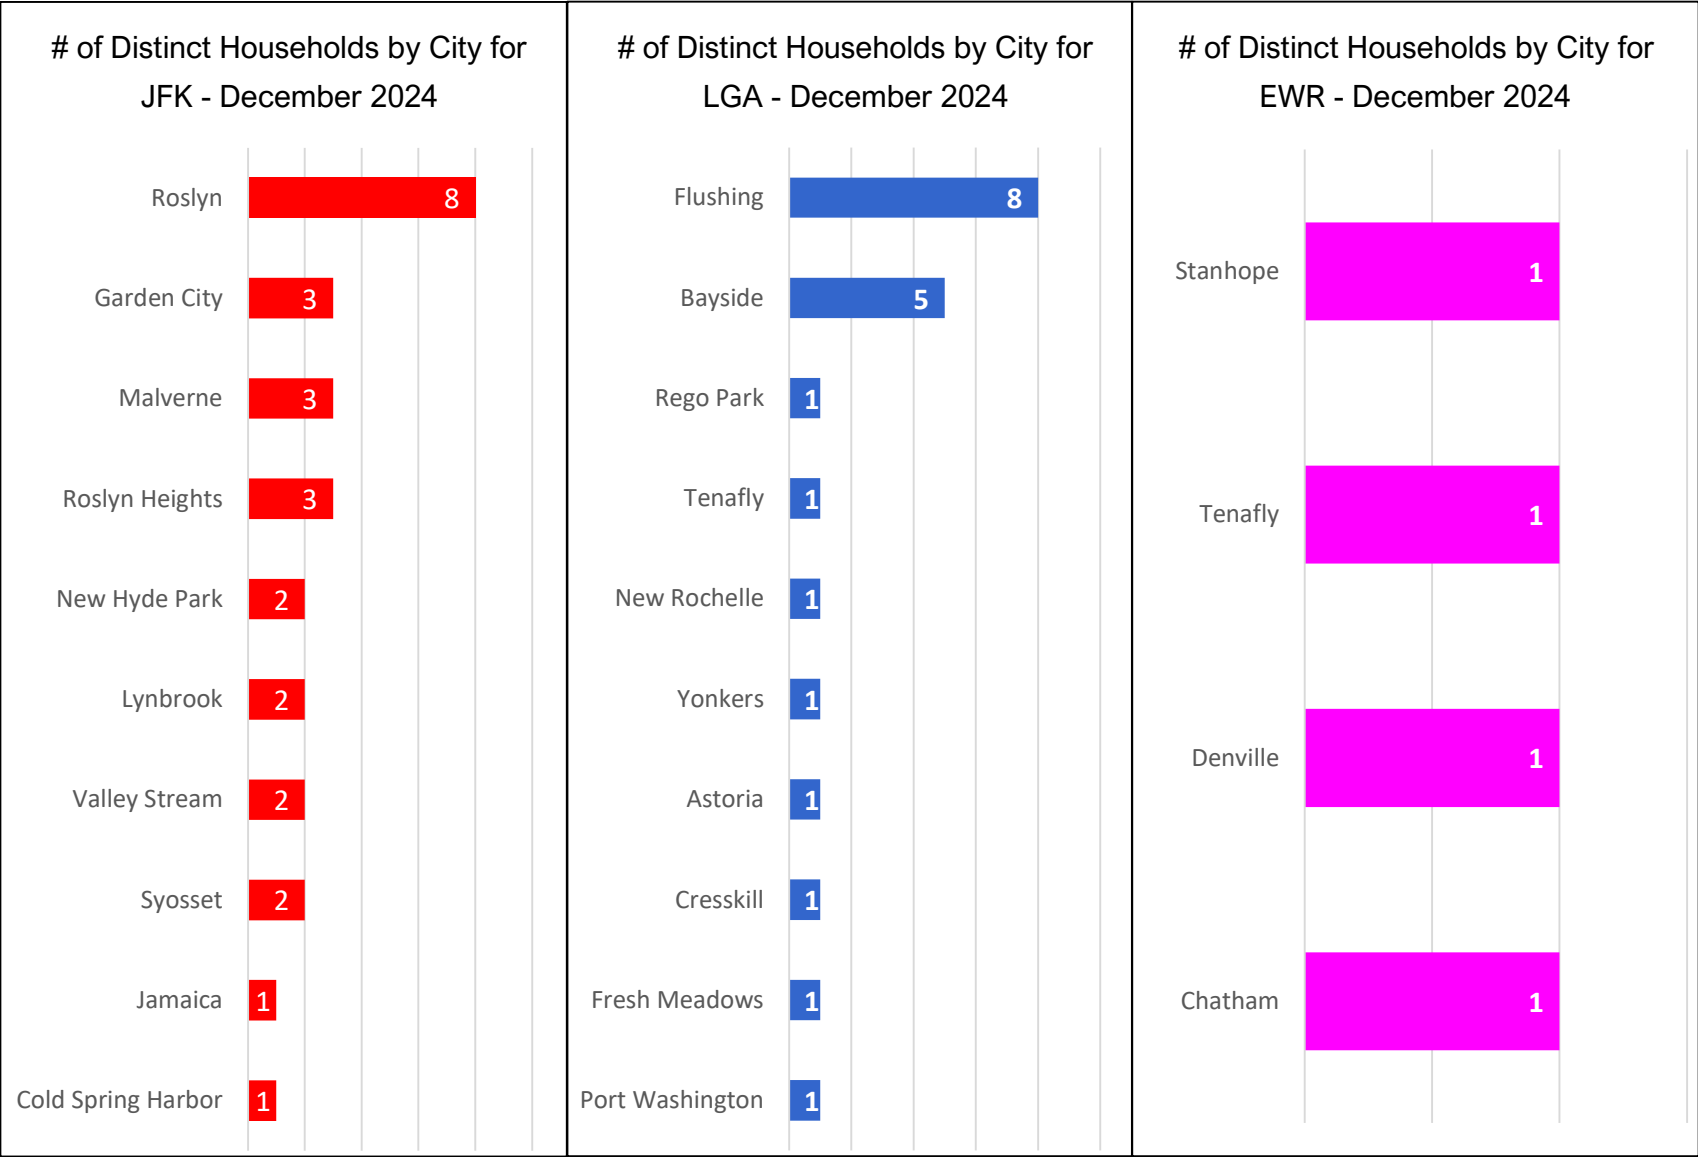

# Number of Households by Airport 3rd Party - December 2024

MONTHLY – Total Households/Airport  
Noise Event Date Range: Dec 01 2024 to Dec 31 2024  
Distinct Households: 68

# Third-Party App Households Locations\* - December 2024

\*Top 10 Locations