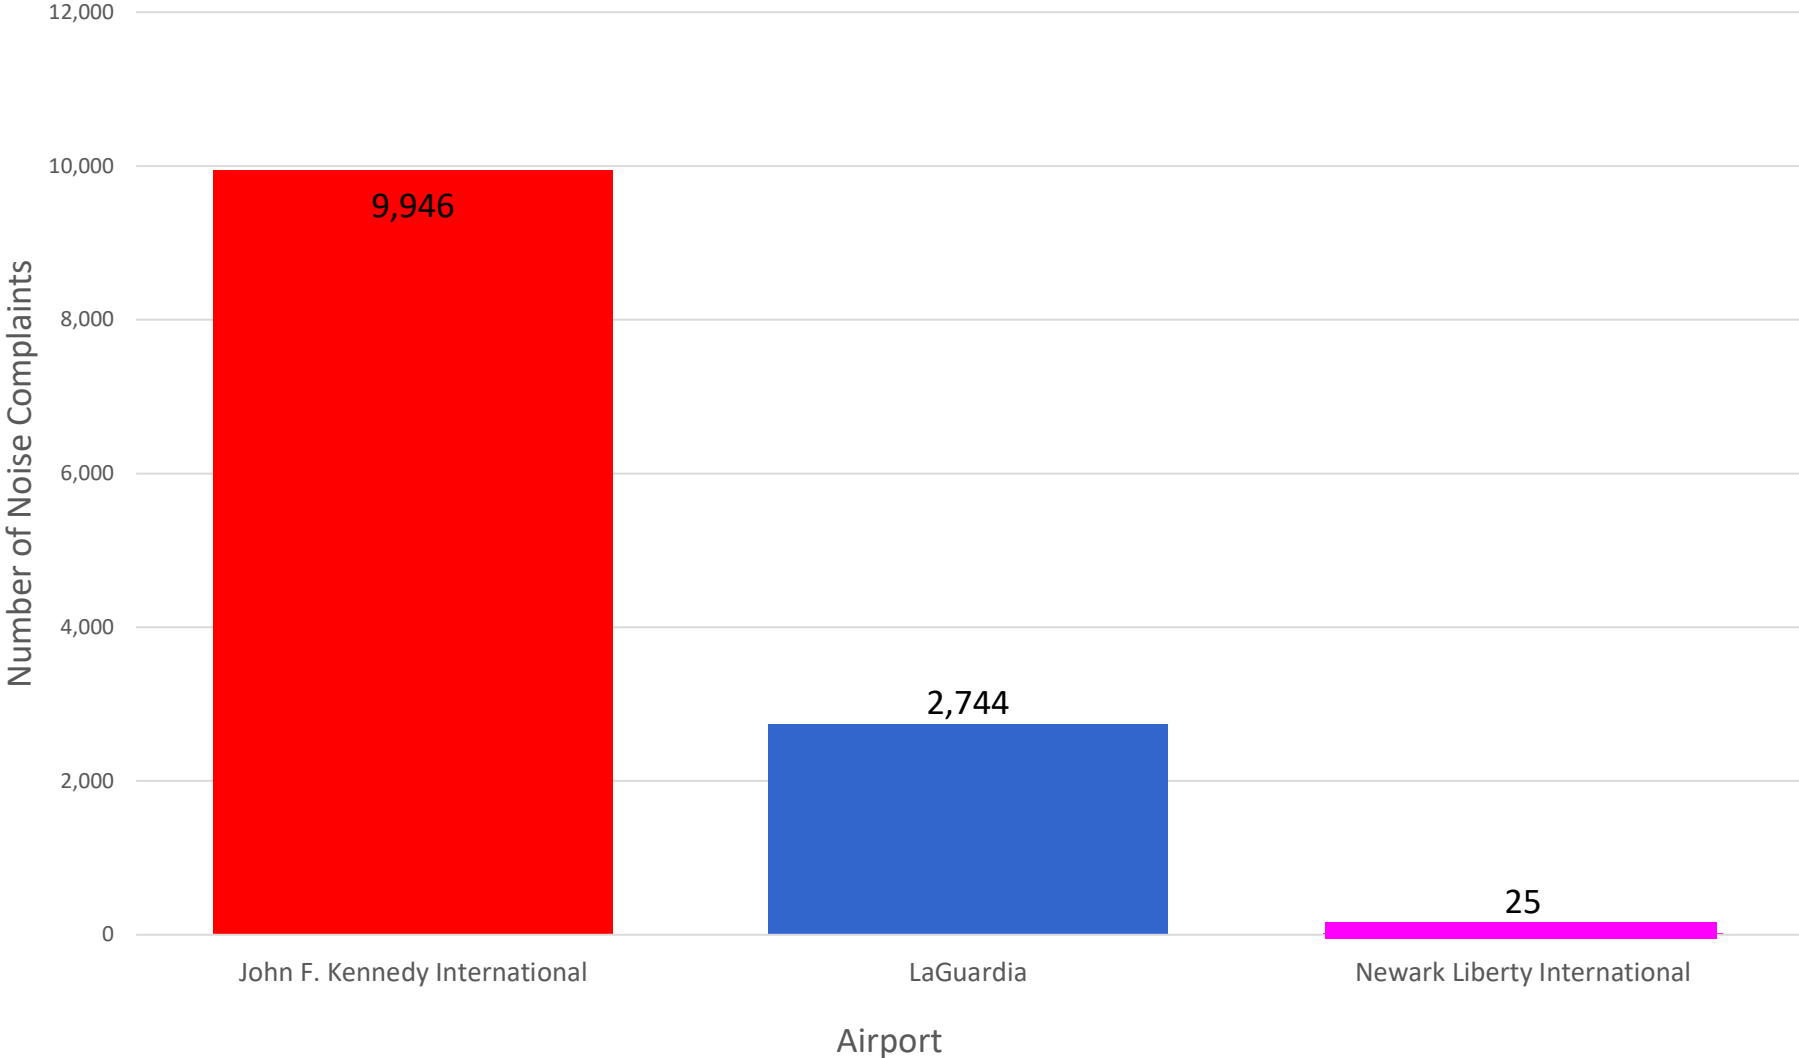

# 13-Month Overview: Number of Complaints by Airport

MONTHLY – Complaints – By Airport  
 Noise Event Date Range: Dec 01 2023 to Dec 31 2024  
 The number of Noise Complaints: 69,283

# Number of Households by Airport 3rd Party - December 2024

MONTHLY – Total Households/Airport  
Noise Event Date Range: Dec 01 2024 to Dec 31 2024  
Distinct Households: 68

# Third-Party App Households Locations\* - December 2024

\*Top 10 Locations

# Third-Party App Complaints by Airport - December 2024

MONTHLY – Complaints by Airport (via 3rd Party App)  
Noise Event Date Range: Dec 01 2024 to Dec 31 2024  
Number of Noise Complaints: 12,715

*Note: Of the 12,715 complaints, 10,649 (84 %) were submitted by 10 Households*